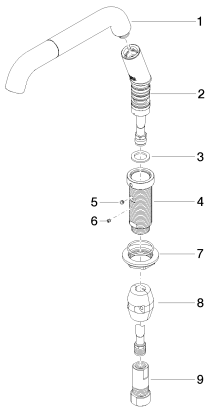

Washbasin - Series-various
Affusion pipe - polished chrome
Article number: 27 728 973-00

- 220 mm projection
- pivotable spout 160°
- laminar flow
- height of mixer 100 mm
- height up to water outlet point 57 mm
- hole diameter 36.5 mm/ 30.5 mm
- without rosette
- max. flow 9.5 l/min at 3 bar flow pressure
- lead-free
- Fittings group as per DIN 4109: 1
- An accurately stepped hole is required for installation and must be prepared in advance by the stonemason or contractor.
- Waterproof materials are essential for installation.
- The dimensions for the stepped hole can be found at www.dornbracht.com/professional

polished chrome

Discontinued articles/items available to order until 31.12.9999

Washbasin - Series-various
 Affusion pipe - polished chrome
 Article number: 27 728 973-00

Dimensional drawing

mm [inches]

All details in mm / inch = mm x 0.0394

Flow rate chart

Washbasin - Series-various
Affusion pipe - polished chrome
Article number: 27 728 973-00

Other finish variants

platinum matt
27 728 973-06

platinum
27 728 973-08

brushed Durabronze
27 728 973-28

Other finishes on request (x-tra Service)

Spare parts list

No.	Item Number	Name	Quantity used
1	90 28 22 264 00-00	spout	1
2	90 28 22 260 00-00	spout	1
3	09 14 15 065 90	seal	1
4	09 30 01 196-00	connection	1
5	09 31 11 063 90	pin	1
6	09 31 11 099 90	pin	1
7	04 30 11 038 68 90	fixing set	1
8	04 21 50 005 00 90	accessories	1
9	04 24 03 241 00 90	nipple	1