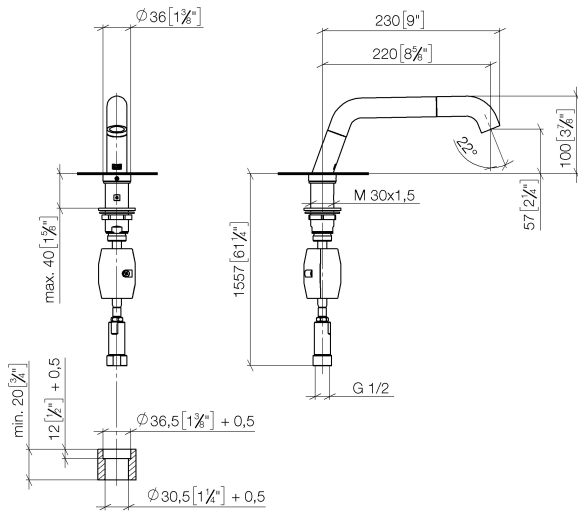

Washbasin - Series-various
Affusion pipe - polished chrome
Article number: 27 728 973-00

- 220 mm projection
- pivotable spout 160°
- laminar flow
- height of mixer 100 mm
- height up to water outlet point 57 mm
- hole diameter 36.5 mm/ 30.5 mm
- without rosette
- max. flow 9.5 l/min at 3 bar flow pressure
- lead-free
- Fittings group as per DIN 4109: 1
- An accurately stepped hole is required for installation and must be prepared in advance by the stonemason or contractor.
- Waterproof materials are essential for installation.
- The dimensions for the stepped hole can be found at www.dornbracht.com/professional

polished chrome

Discontinued articles/items available to order until 31.12.9999

Washbasin - Series-various
 Affusion pipe - polished chrome
 Article number: 27 728 973-00

Dimensional drawing

mm [inches]

All details in mm / inch = mm x 0.0394

Flow rate chart

Washbasin - Series-various
Affusion pipe - polished chrome
Article number: 27 728 973-00

Other finish variants

platinum matt
27 728 973-06

platinum
27 728 973-08

brushed Durabronze
27 728 973-28

Other finishes on request (x-tra Service)

Spare parts list

No.	Item Number	Name	Quantity used
1	90 28 22 264 00-00	spout	1
2	90 28 22 260 00-00	spout	1
3	09 14 15 065 90	seal	1
4	09 30 01 196-00	connection	1
5	09 31 11 063 90	pin	1
6	09 31 11 099 90	pin	1
7	04 30 11 038 68 90	fixing set	1
8	04 21 50 005 00 90	accessories	1
9	04 24 03 241 00 90	nipple	1