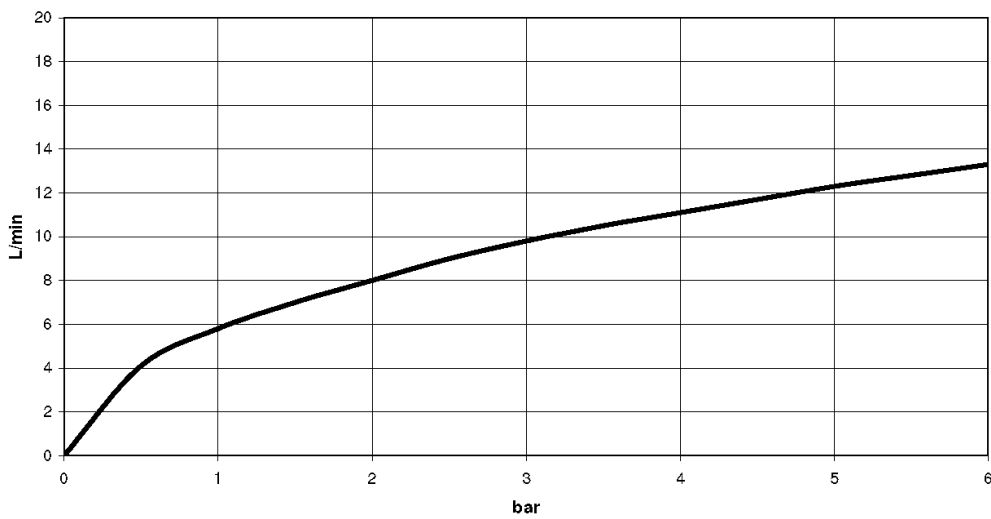

Washbasin - Series-various
Affusion pipe - polished chrome
Article number: 27 728 973-00

Dimensional drawing

mm [inches]

All details in mm / inch = mm x 0.0394

Flow rate chart